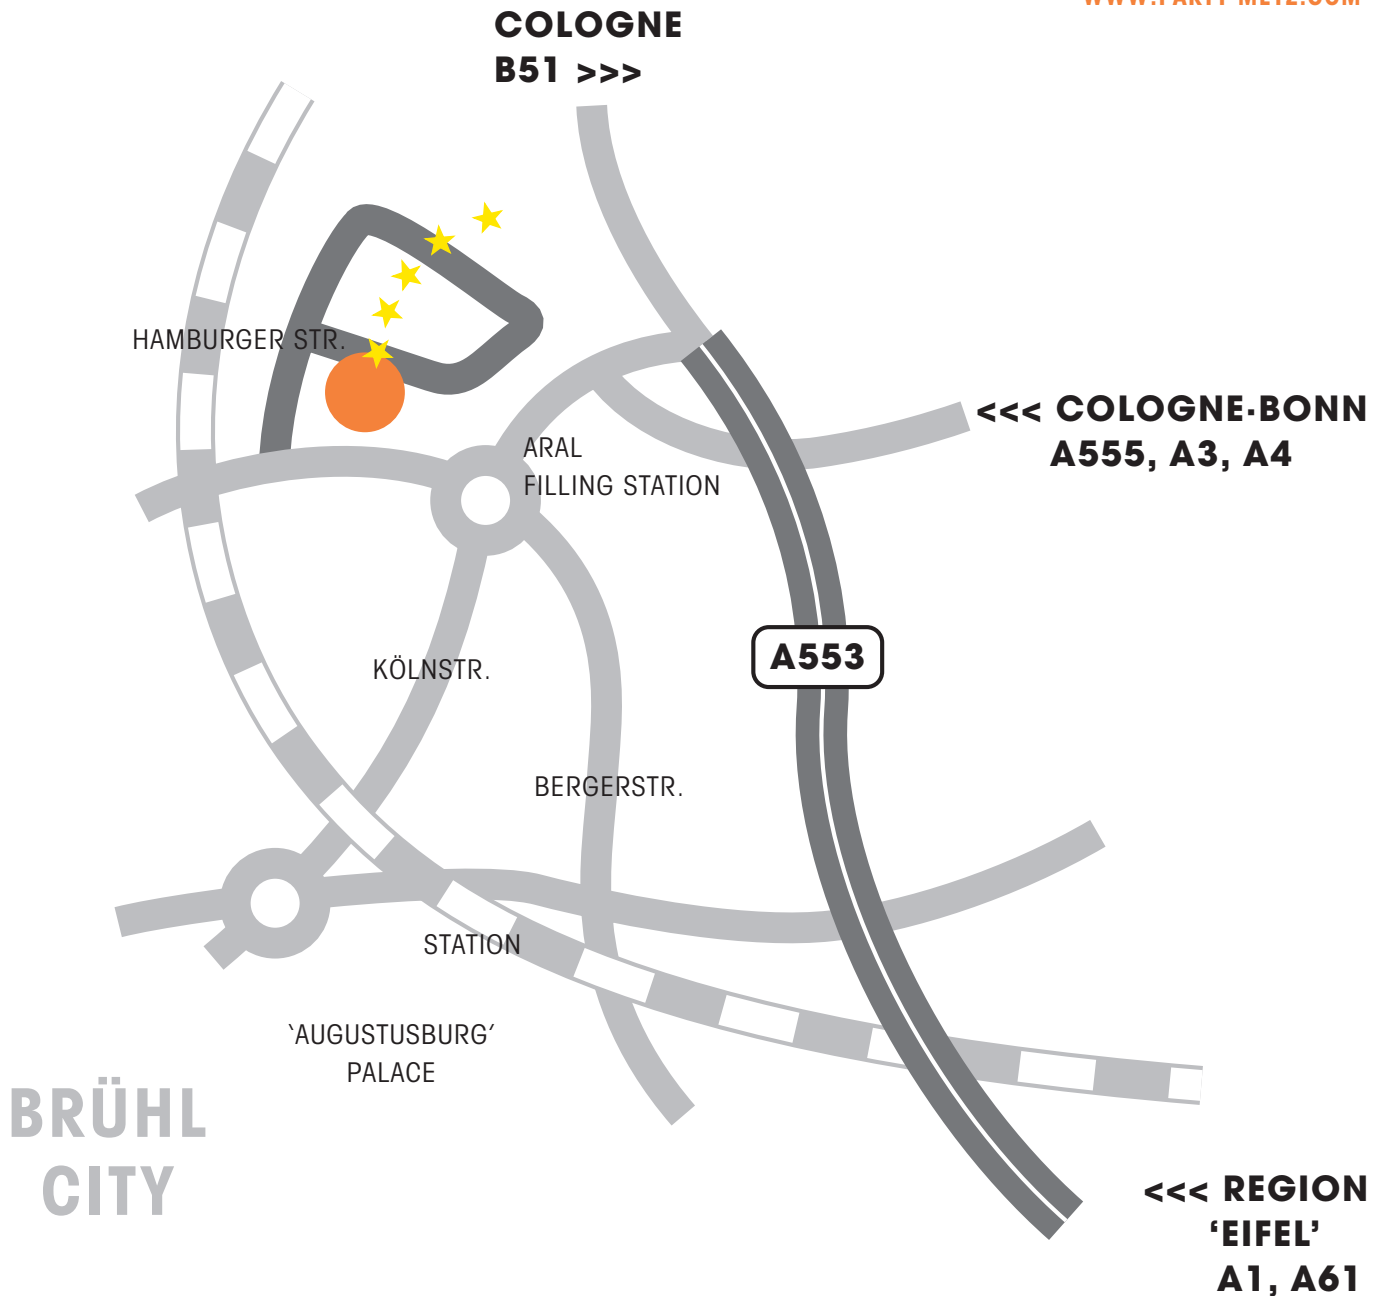

METZ PARTY SERVICE
HAMBURGER STRASSE 6
D-50321 BRÜHL
TEL +49 (0)2232.76240-0
FAX +49 (0)2232.48411
INFO@PARTY-METZ.DE
WWW.PARTY-METZ.COM

WE WISH YOU A PLEASANT TRIP. YOUR METZ PARTY SERVICE TEAM